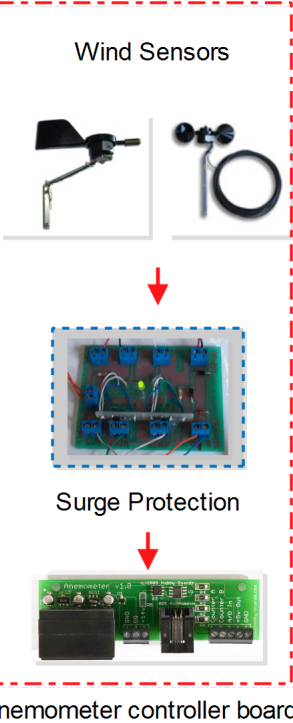

cloud sensor

temperature/humidity

Rain gauge

UV sensor

Lightning Sensor

snow sensor

Solar Sensor

Weather - Above 1 Wire Station

Werther PC

LinkUSB interface

15 volt DC Adapter

Power Injector

Surge Protection

Barometer

Main Cable

Box 3