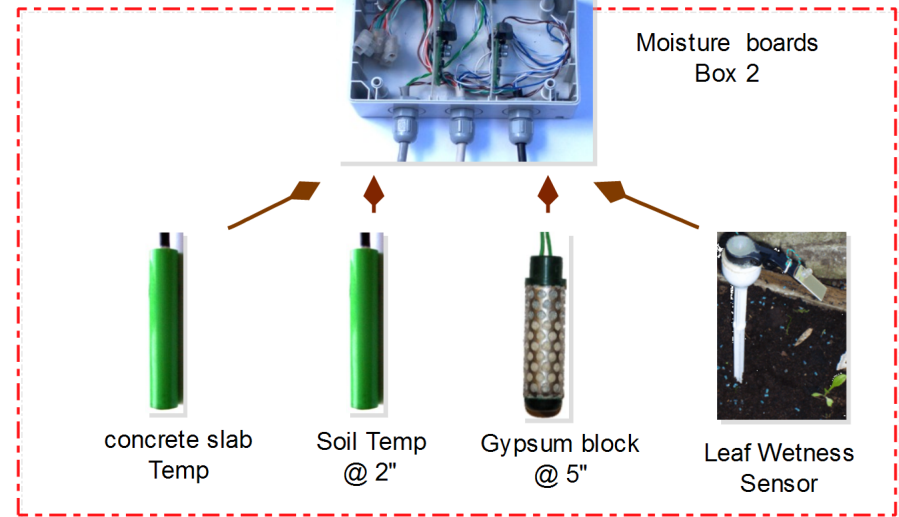

cloud sensor

temperature/humidity

Rain gauge

UV sensor

Lightning Sensor

snow sensor

Solar Sensor

Weather - Above 1 Wire Station

Werther PC

LinkUSB interface

15 volt DC Adapter

Power Injector

Surge Protection

Barometer

Main Cable

Box 3