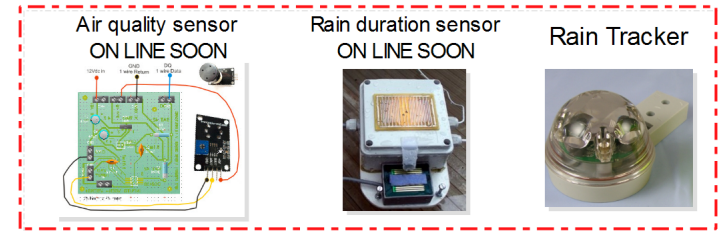

cloud sensor

temperature/humidity

Rain gauge

UV sensor

Lightning Sensor

snow sensor

Solar Sensor

Weather - Above 1 Wire Station

Werther PC

LinkUSB interface

15 volt DC Adapter

Power Injector

Surge Protection

Barometer

Main Cable

Box 3