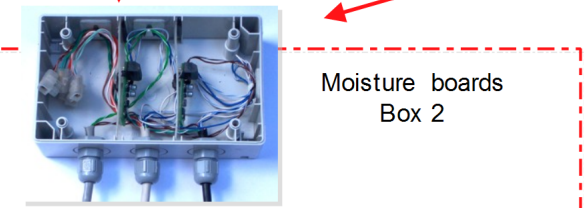

Werther PC

LinkUSB interface

15 volt DC Adapter

Power Injector

Surge Protection

Barometer

Main Cable

Box 3